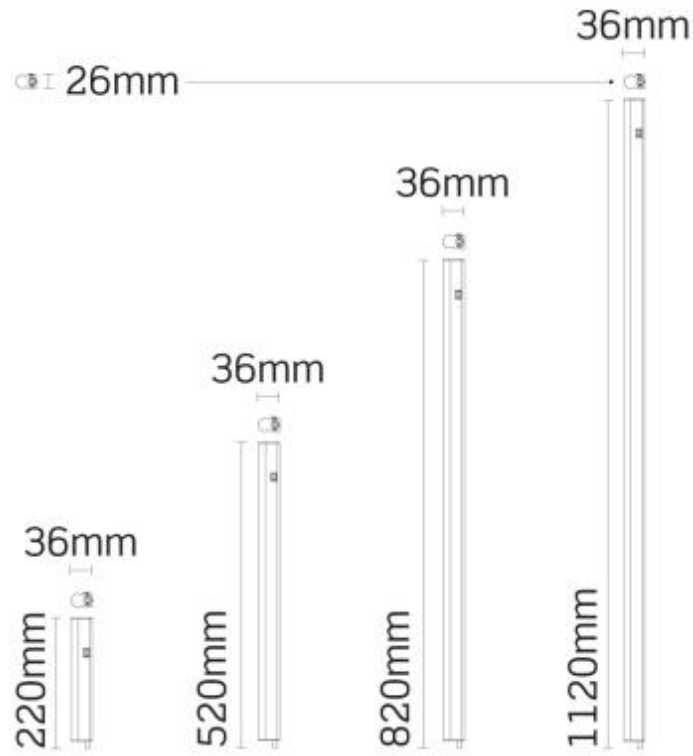

Correlated Color Temperature	3000K
Light Distribution Detail	120-degree
LOR (Light Output Ratio) %	100%

Construction

Primary Material	Polycarbonate
Diffuser	Polycarbonate

Packaging

Luminaire Carton Dimensions	960mmx280mmx135mm
Quantity Per Outer Carton	10
Bar Code EAN Number	5052544080203
Packaged Weight	90g

Standards & Approvals

Listings	CE
Manufactured In Accordance To	BS EN 60598-1, BS EN 60598-2-1
CE Marked	Yes
Batch Coded	Yes
WEEE Symbol	Yes
Certificate Of Conformity	Available on request
Accredited Members	LIA, ISO9001-2015, ISO14001-2015

JCC Lighting

Innovation Centre, Beeding Close, Southern Cross
Trading Estate, Bognor Regis, West Sussex, PO22 9TS
Company Registration Number: 03044848 | VAT Number: 918544112
T: 01243 838999 | F: 01243 838998 | sales@jcc.co.uk | www.jcc.co.uk

---

JCC Lighting

Innovation Centre, Beeding Close, Southern Cross
Trading Estate, Bognor Regis, West Sussex, PO22 9TS
Company Registration Number: 03044848 | VAT Number: 918544112
T: 01243 838999 | F: 01243 838998 | sales@jcc.co.uk | www.jcc.co.uk