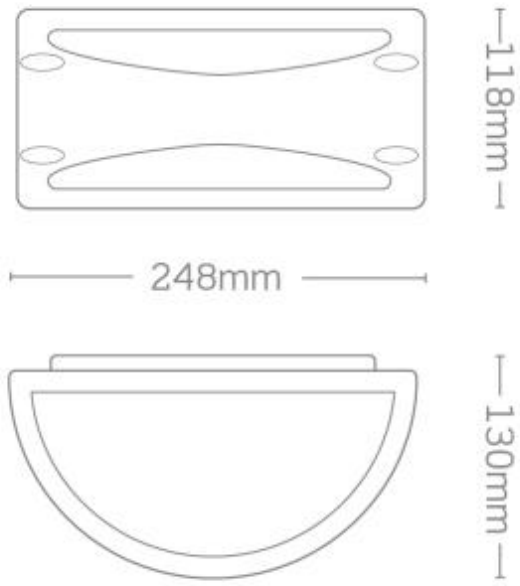

JCC Lighting

Innovation Centre, Beeding Close, Southern Cross
Trading Estate, Bognor Regis, West Sussex, PO22 9TS
Company Registration Number: 03044848 | VAT Number: 918544112
T: 01243 838999 | F: 01243 838998 | sales@jcc.co.uk | www.jcc.co.uk