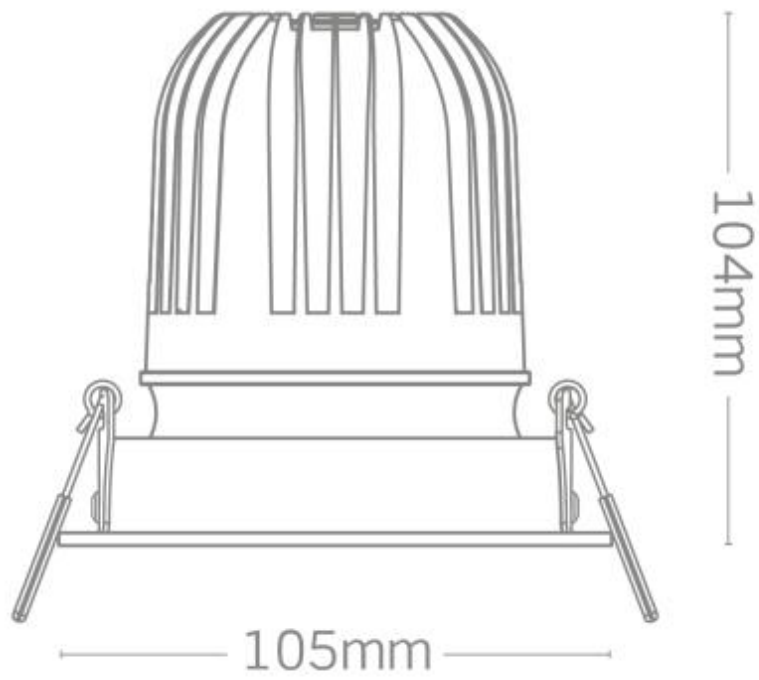

JCC Lighting

Innovation Centre, Beeding Close, Southern Cross
Trading Estate, Bognor Regis, West Sussex, PO22 9TS
Company Registration Number: 03044848 | VAT Number: 918544112
T: 01243 838999 | F: 01243 838998 | sales@jcc.co.uk | www.jcc.co.uk