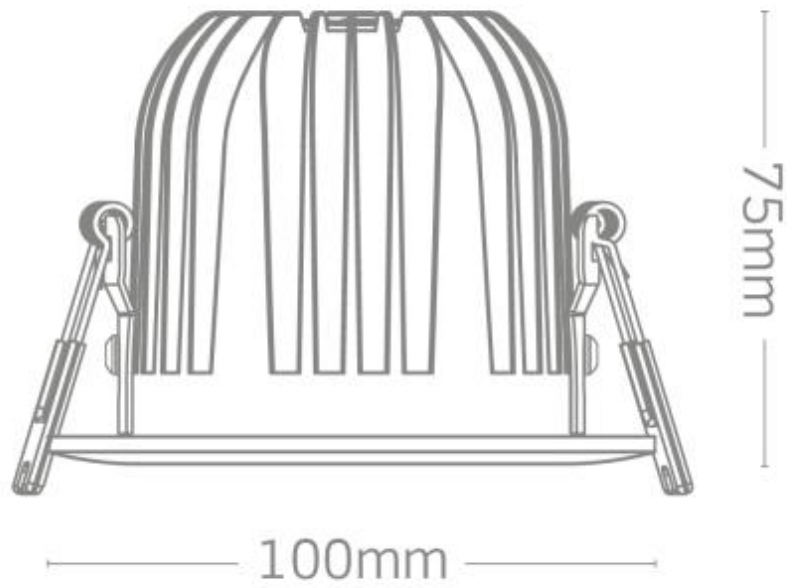

JCC Lighting

Innovation Centre, Beeding Close, Southern Cross
Trading Estate, Bognor Regis, West Sussex, PO22 9TS
Company Registration Number: 03044848 | VAT Number: 918544112
T: 01243 838999 | F: 01243 838998 | sales@jcc.co.uk | www.jcc.co.uk