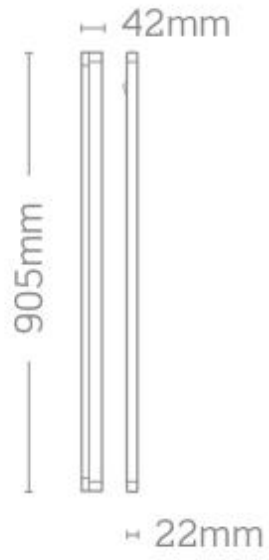

JCC Lighting

Innovation Centre, Beeding Close, Southern Cross
Trading Estate, Bognor Regis, West Sussex, PO22 9TS
Company Registration Number: 03044848 | VAT Number: 918544112
T: 01243 838999 | F: 01243 838998 | sales@jcc.co.uk | www.jcc.co.uk