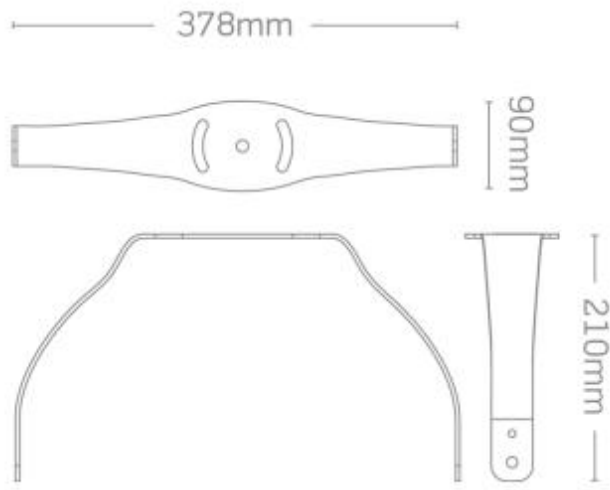

JCC Lighting

Innovation Centre, Beeding Close, Southern Cross
Trading Estate, Bognor Regis, West Sussex, PO22 9TS
Company Registration Number: 03044848 | VAT Number: 918544112
T: 01243 838999 | F: 01243 838998 | sales@jcc.co.uk | www.jcc.co.uk