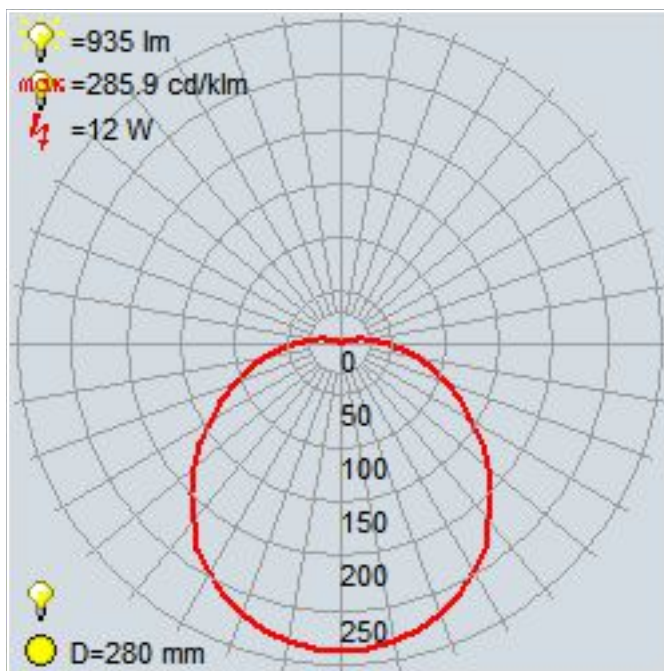

JCC Lighting

Innovation Centre, Beeding Close, Southern Cross
Trading Estate, Bognor Regis, West Sussex, PO22 9TS
Company Registration Number: 03044848 | VAT Number: 918544112
T: 01243 838999 | F: 01243 838998 | sales@jcc.co.uk | www.jcc.co.uk