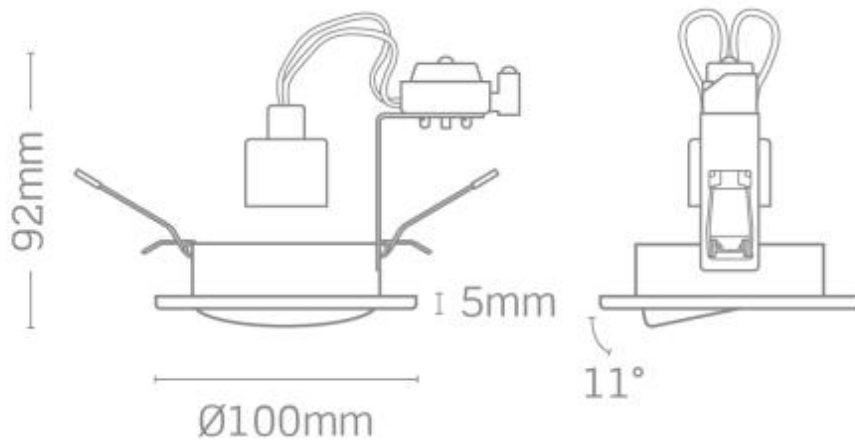

JCC Lighting

Innovation Centre, Beeding Close, Southern Cross
Trading Estate, Bognor Regis, West Sussex, PO22 9TS
Company Registration Number: 03044848 | VAT Number: 918544112
T: 01243 838999 | F: 01243 838998 | sales@jcc.co.uk | www.jcc.co.uk