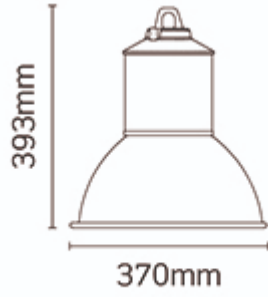

JCC Lighting LTD Innovation Centre, Beeding Close, Southern Cross Trading Estate, Bognor Regis, West Sussex PO22 9TS
Sales: 01243 838999 (8am to 5pm Monday to Friday) Fax: 01243 838998 | sales@jcc.co.uk | www.jcc.co.uk
Company Registration Number: 03044848 | VAT Number: 918544112

This document is uncontrolled if printed, all information is subject to change

Version 14 [03 Aug 2020]