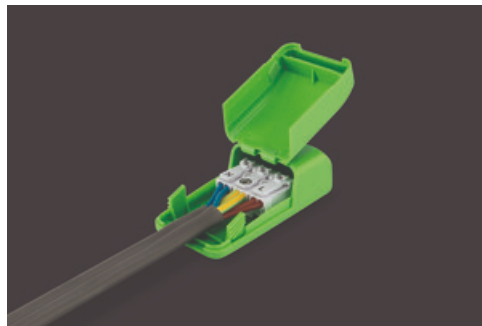

Standards & Approvals

Manufactured In Accordance To

CE Marked

Date code/Purchase order No.

WEEE Symbol

Certificate Of Conformity

Accredited Members

BS EN 60598-2-1, 2-2

Yes

Yes

yes

Available on request

LIA, ISO9001:2015, ISO14001:2015