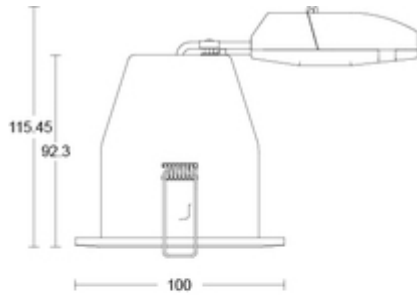

Standards & Approvals

Manufactured In Accordance To

CE Marked

Date code/Purchase order No.

WEEE Symbol

Certificate Of Conformity

Accredited Members

BS EN 60598-2-1, 2-2

Yes

Yes

yes

Available on request

LIA, ISO9001:2015, ISO14001:2015