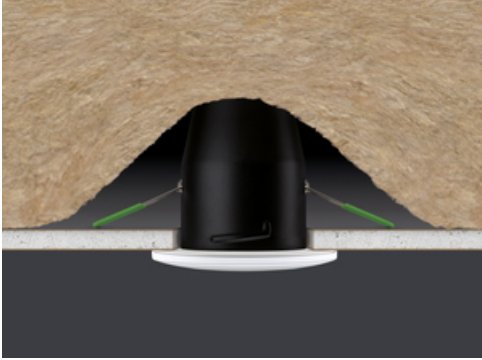

JCC Lighting LTD Innovation Centre, Beeding Close, Southern Cross Trading Estate, Bognor Regis, West Sussex PO22 9TS
Sales: 01243 838999 (8am to 5pm Monday to Friday) Fax: 01243 838998 | sales@jcc.co.uk | www.jcc.co.uk
Company Registration Number: 03044848 | VAT Number: 918544112

This document is uncontrolled if printed, all information is subject to change

Version 21 [20 Aug 2020]