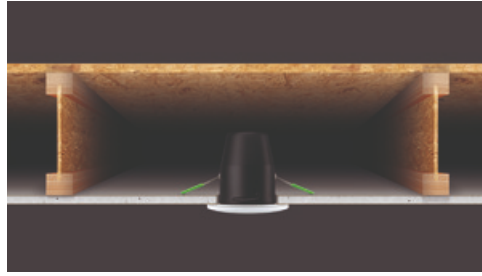

JCC Lighting LTD Innovation Centre, Beeding Close, Southern Cross Trading Estate, Bognor Regis, West Sussex PO22 9TS
Sales: 01243 838999 (8am to 5pm Monday to Friday) Fax: 01243 838998 | sales@jcc.co.uk | www.jcc.co.uk
Company Registration Number: 03044848 | VAT Number: 918544112

This document is uncontrolled if printed, all information is subject to change

Version 21 [20 Aug 2020]