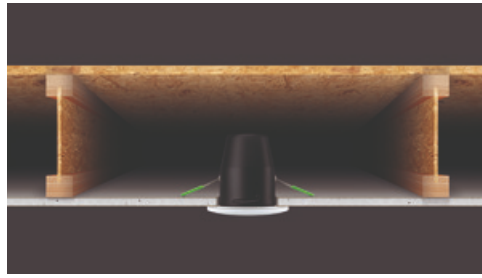

JCC Lighting LTD Innovation Centre, Beeding Close, Southern Cross Trading Estate, Bognor Regis, West Sussex PO22 9TS
Sales: 01243 838999 (8am to 5pm Monday to Friday) Fax: 01243 838998 | sales@jcc.co.uk | www.jcc.co.uk
Company Registration Number: 03044848 | VAT Number: 918544112

This document is uncontrolled if printed, all information is subject to change

Version 21 [05 Nov 2020]