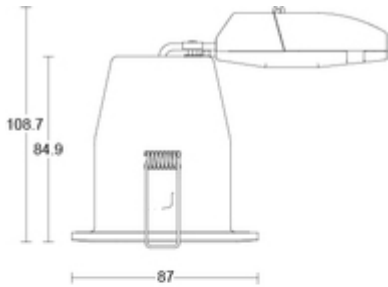

Standards & Approvals

Manufactured In Accordance To

CE Marked

Date code/Purchase order No.

WEEE Symbol

Certificate Of Conformity

Accredited Members

BS EN 60598-2-1, 2-2

Yes

Yes

yes

Available on request

LIA, ISO9001:2015, ISO14001:2015