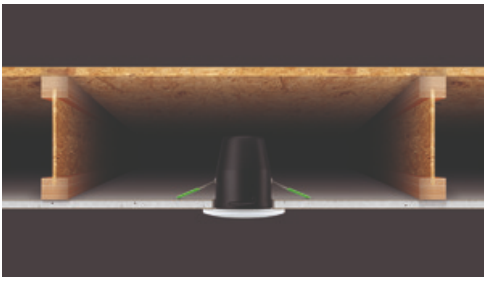

JCC Lighting LTD Innovation Centre, Beeding Close, Southern Cross Trading Estate, Bognor Regis, West Sussex PO22 9TS
Sales: 01243 838999 (8am to 5pm Monday to Friday) Fax: 01243 838998 | sales@jcc.co.uk | www.jcc.co.uk
Company Registration Number: 03044848 | VAT Number: 918544112

This document is uncontrolled if printed, all information is subject to change

Version 21 [20 Aug 2020]