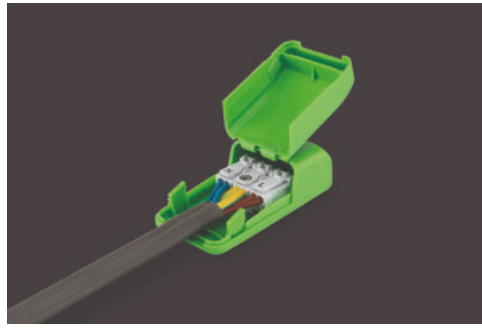

JCC Lighting LTD Innovation Centre, Beeding Close, Southern Cross Trading Estate, Bognor Regis, West Sussex PO22 9TS
Sales: 01243 838999 (8am to 5pm Monday to Friday) Fax: 01243 838998 | sales@jcc.co.uk | www.jcc.co.uk
Company Registration Number: 03044848 | VAT Number: 918544112

This document is uncontrolled if printed, all information is subject to change

Version 21 [20 Aug 2020]