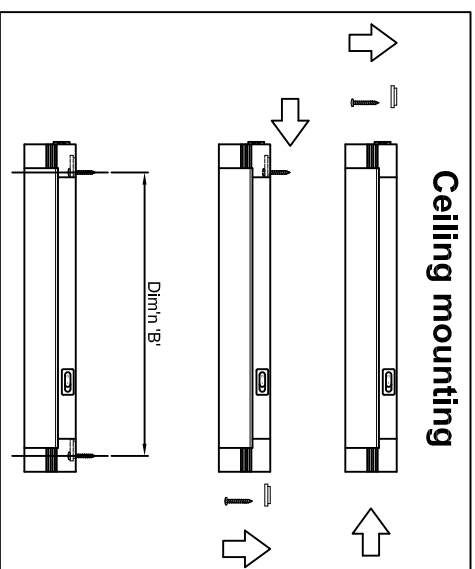

Ceiling mounting