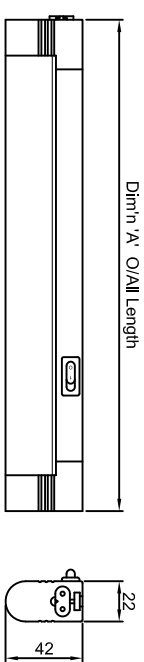

## Direction of Supply (One Way)

**JC83024** - 250mm  
**JC83025** - 500mm  
**JC83026** - 1000mm

Wattage	Dim'n 'A'	Dim'n 'B'	Per Row	True Start-Up Current (I) *
8W	344mm	325mm	13	0.145A
14W	605mm	586mm	13	0.15A
21W	905mm	886mm	8	0.238A
28W	1205mm	1186mm	7	0.318A