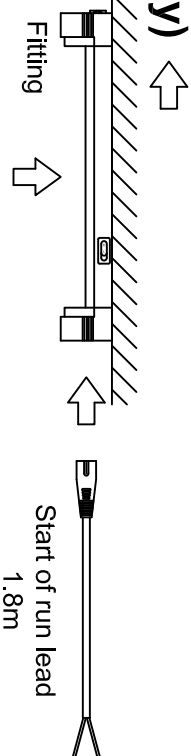

Installation Sheet

Read these instructions before commencing installation.

This fitting is Class II. Double insulated. No Earth required.

Fitting supplied with:

- 1 x Start of run lead
- 1 x Luminaire (HF)
- 1 x T5 Fluorescent tube
- 1 x Diffuser
- 1 x Luminaire fixing kit

Important Information

It is recommended that luminaires are installed and fitted by a qualified electrician ensuring the installation complies with current IEE wiring regulations & local building control. These products are designed for connection to a 240V 50Hz supply. Any broken or damaged parts should be replaced as soon as possible. JCC will not accept responsibility for any claims arising from a poor installation.

Important User Advice

Always switch off mains supply before servicing, fitting or replacing lamps. Always check the lamp is correct for the application, including its voltage and wattage. This luminaire is suitable for indoor use only and should not be fitted to damp or wet surfaces such as freshly plastered or painted walls. Never exceed the maximum wattage. Ensure the lamp is correctly located in the lampholder.

JCC Lighting After-sales

Technical Support Helpline: 01243 838986
Customer Service Department: 01243 838999

JC83020 T5 8W G5 / **JC83021** T5 14W G5
JC83022 T5 21W G5 / **JC83023** T5 28W G5

240V

Direction of Supply (One Way)

JC83024 - 250mm
JC83025 - 500mm
JC83026 - 1000mm

Wattage	Dim'n 'A'	Dim'n 'B'	Per Row	True Start-Up Current (I) *
8W	344mm	325mm	13	0.145A
14W	605mm	586mm	13	0.15A
21W	905mm	886mm	8	0.238A
28W	1205mm	1186mm	7	0.318A

*Maximum load connected to be 2Amps

Ceiling mounting

Wall mounting

JCC Lighting Products recommends only branded lamp.
For example: Sylvania, GE, Philips or Osram.

Lamp: T5 Fluorescent
(Cool White)

Lamp Cap: G5

Max Wattage: 8W / 14W / 21W / 28W