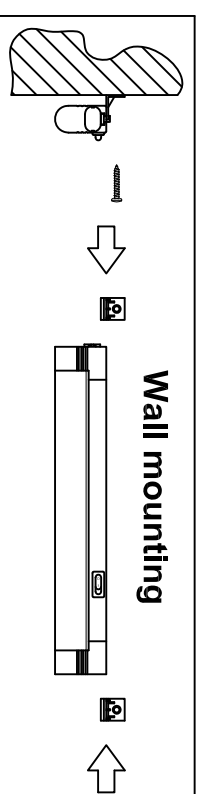

Wall mounting

JCC Lighting Products recommends only branded lamp.
For example: Sylvania, GE, Philips or Osram.

Lamp: T5 Fluorescent
(Cool White)

Lamp Cap: G5

Max Wattage: 8W / 14W / 21W / 28W

Voltage: 240V 50Hz

Colour Temp: 4000K

T5 Fluorescent

Undershelf Lights